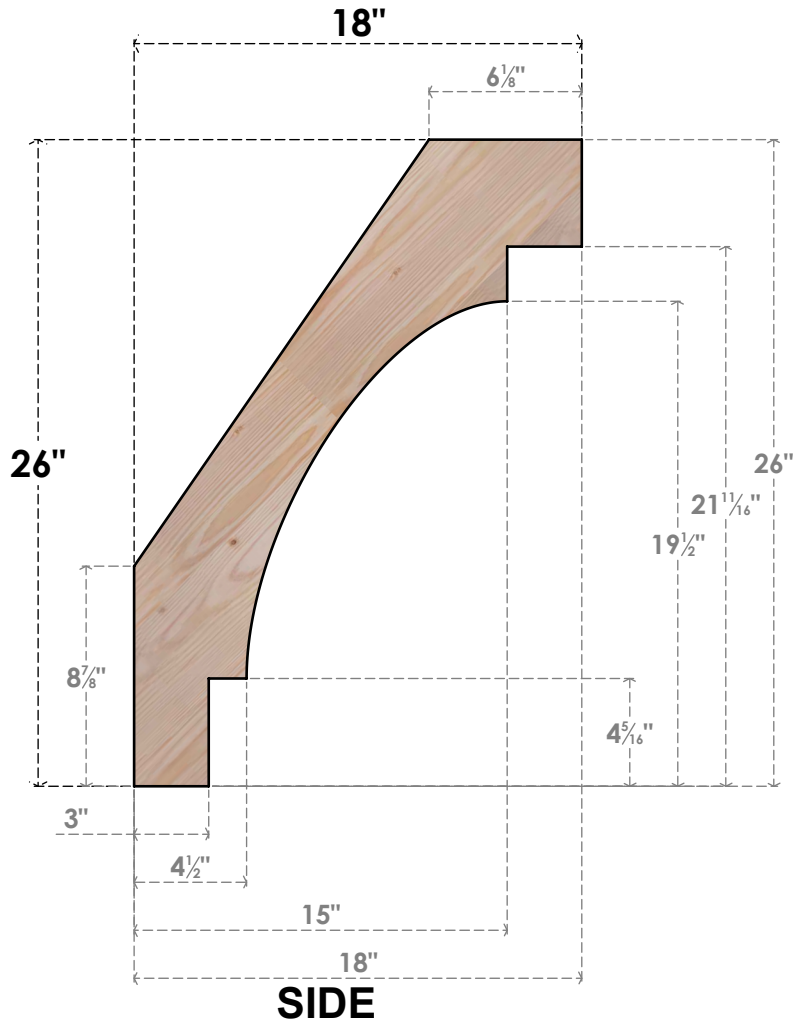

# BRC06X18X26MRC00SDF

5 1/2"W X 18"D X 26"H MERCED SMOOTH BRACE, DOUGLAS FIR

EKENA MILLWORK  
 2300 WEST MAIN ST.  
 CLARKSVILLE, TX 75426  
 TOLL FREE: 866-607-0453  
 WWW.EKENAMILLWORK.COM

### NOTES

1. INSTALLATION TO BE COMPLETED IN ACCORDANCE WITH MANUFACTURER'S SPECIFICATIONS.
2. DRAWING MAY NOT BE TO SCALE
3. THIS DRAWING IS INTENDED FOR DESIGN AND PLANNING PURPOSES ONLY.
4. ALL INFORMATION CONTAINED HEREIN WAS CURRENT AT THE TIME OF DEVELOPMENT BUT MUST BE REVIEWED AND APPROVED BY THE PRODUCT MANUFACTURER TO BE CONSIDERED ACCURATE.
5. PRODUCTS ARE NOT KILN DRIED. THIS ITEM IS UNIQUE AND WILL CONTAIN THE NATURAL VARIATIONS THAT THE WOOD SPECIES OFFERS. THIS MAY RESULT IN VARIATIONS UP TO 1/4"