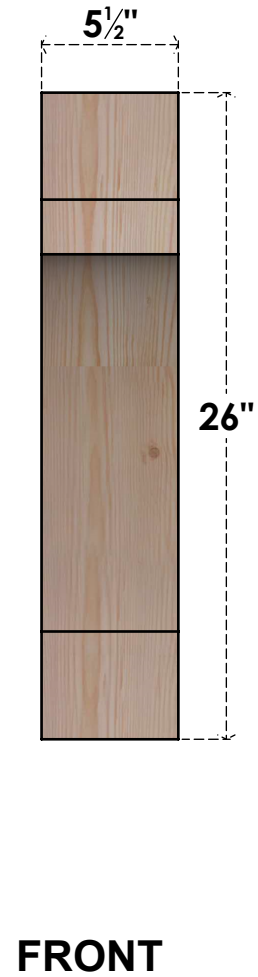

# BRC06X18X26MRC00SDF

5 1/2"W X 18"D X 26"H MERCED SMOOTH BRACE, DOUGLAS FIR

EKENA MILLWORK  
 2300 WEST MAIN ST.  
 CLARKSVILLE, TX 75426  
 TOLL FREE: 866-607-0453  
 WWW.EKENAMILLWORK.COM

### NOTES

1. INSTALLATION TO BE COMPLETED IN ACCORDANCE WITH MANUFACTURER'S SPECIFICATIONS.
2. DRAWING MAY NOT BE TO SCALE
3. THIS DRAWING IS INTENDED FOR DESIGN AND PLANNING PURPOSES ONLY.
4. ALL INFORMATION CONTAINED HEREIN WAS CURRENT AT THE TIME OF DEVELOPMENT BUT MUST BE REVIEWED AND APPROVED BY THE PRODUCT MANUFACTURER TO BE CONSIDERED ACCURATE.
5. PRODUCTS ARE NOT KILN DRIED. THIS ITEM IS UNIQUE AND WILL CONTAIN THE NATURAL VARIATIONS THAT THE WOOD SPECIES OFFERS. THIS MAY RESULT IN VARIATIONS UP TO 1/4"